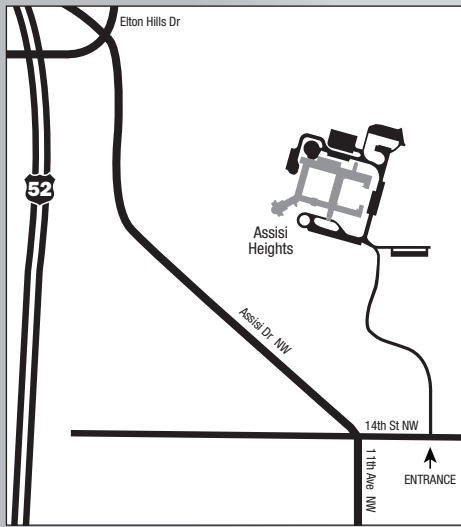

MAYO CLINIC PERINATAL CENTER

Assisi Heights Perinatal Education Classrooms

Assisi Heights
1001 14th St. NW
Rochester, MN 55901

P Parking

Evening Classes

Park in the Evening Parking area located north of the main building and use the Mayo Conference Center Entrance.

Canticle Park