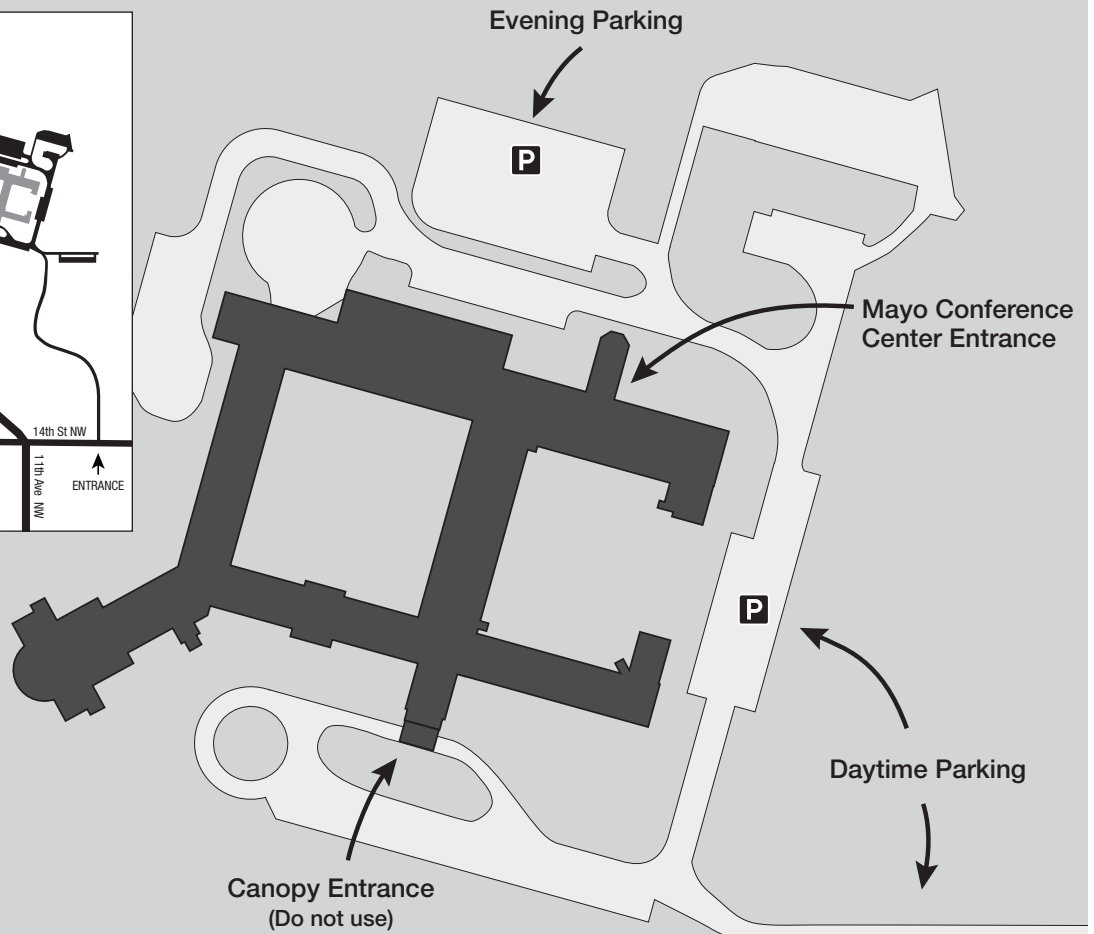

MAYO CLINIC PERINATAL CENTER

Assisi Heights Perinatal Education Classrooms

Assisi Heights
1001 14th St. NW
Rochester, MN 55901

P Parking

Evening Classes

Park in the Evening Parking area located north of the main building and use the Mayo Conference Center Entrance.

Canticle Park